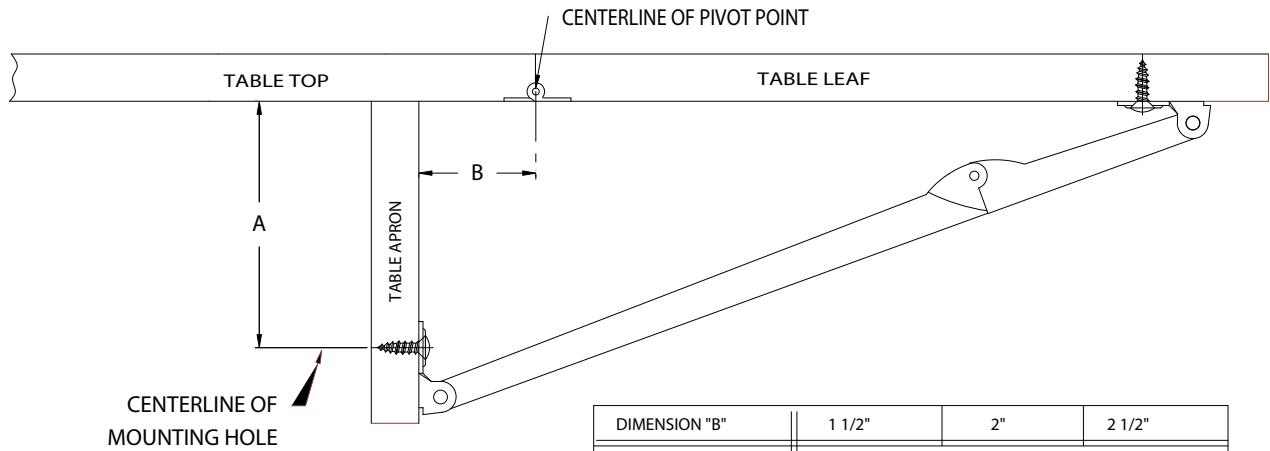

Walter of Wabash

DROP LEAF SUPPORT INSTALLATION INSTRUCTIONS

DIMENSION "B"	1 1/2"	2"	2 1/2"
DLS SIZE	DIMENSION "A"		
6 INCH	2 1/8"	1 13/16"	1 5/16"
8 INCH	2 1/4"	1 15/16"	1 7/16"
10 INCH	3 9/16"	3 3/16"	2 13/16"
12 INCH	3 11/16"	3 5/16"	2 15/16"

WITH MOUNTING BRACKET

DROP LEAF SUPPORT SIZE	DIMENSION "B"
6 INCH	1 3/4"
8 INCH	2"
10 INCH	2 3/4"
12 INCH	3"