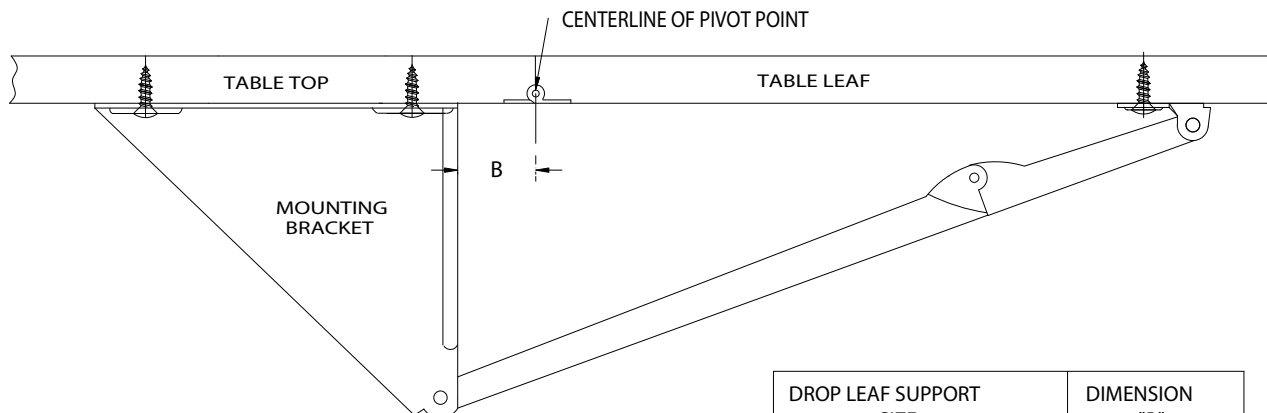

Walter of Wabash

DROP LEAF SUPPORT INSTALLATION INSTRUCTIONS

DIMENSION "B"	1 1/2"	2"	2 1/2"
DLS SIZE	DIMENSION "A"		
6 INCH	2 1/8"	1 13/16"	1 5/16"
8 INCH	2 1/4"	1 15/16"	1 7/16"
10 INCH	3 9/16"	3 3/16"	2 13/16"
12 INCH	3 11/16"	3 5/16"	2 15/16"

WITH MOUNTING BRACKET

DROP LEAF SUPPORT SIZE	DIMENSION "B"
6 INCH	1 3/4"
8 INCH	2"
10 INCH	2 3/4"
12 INCH	3"